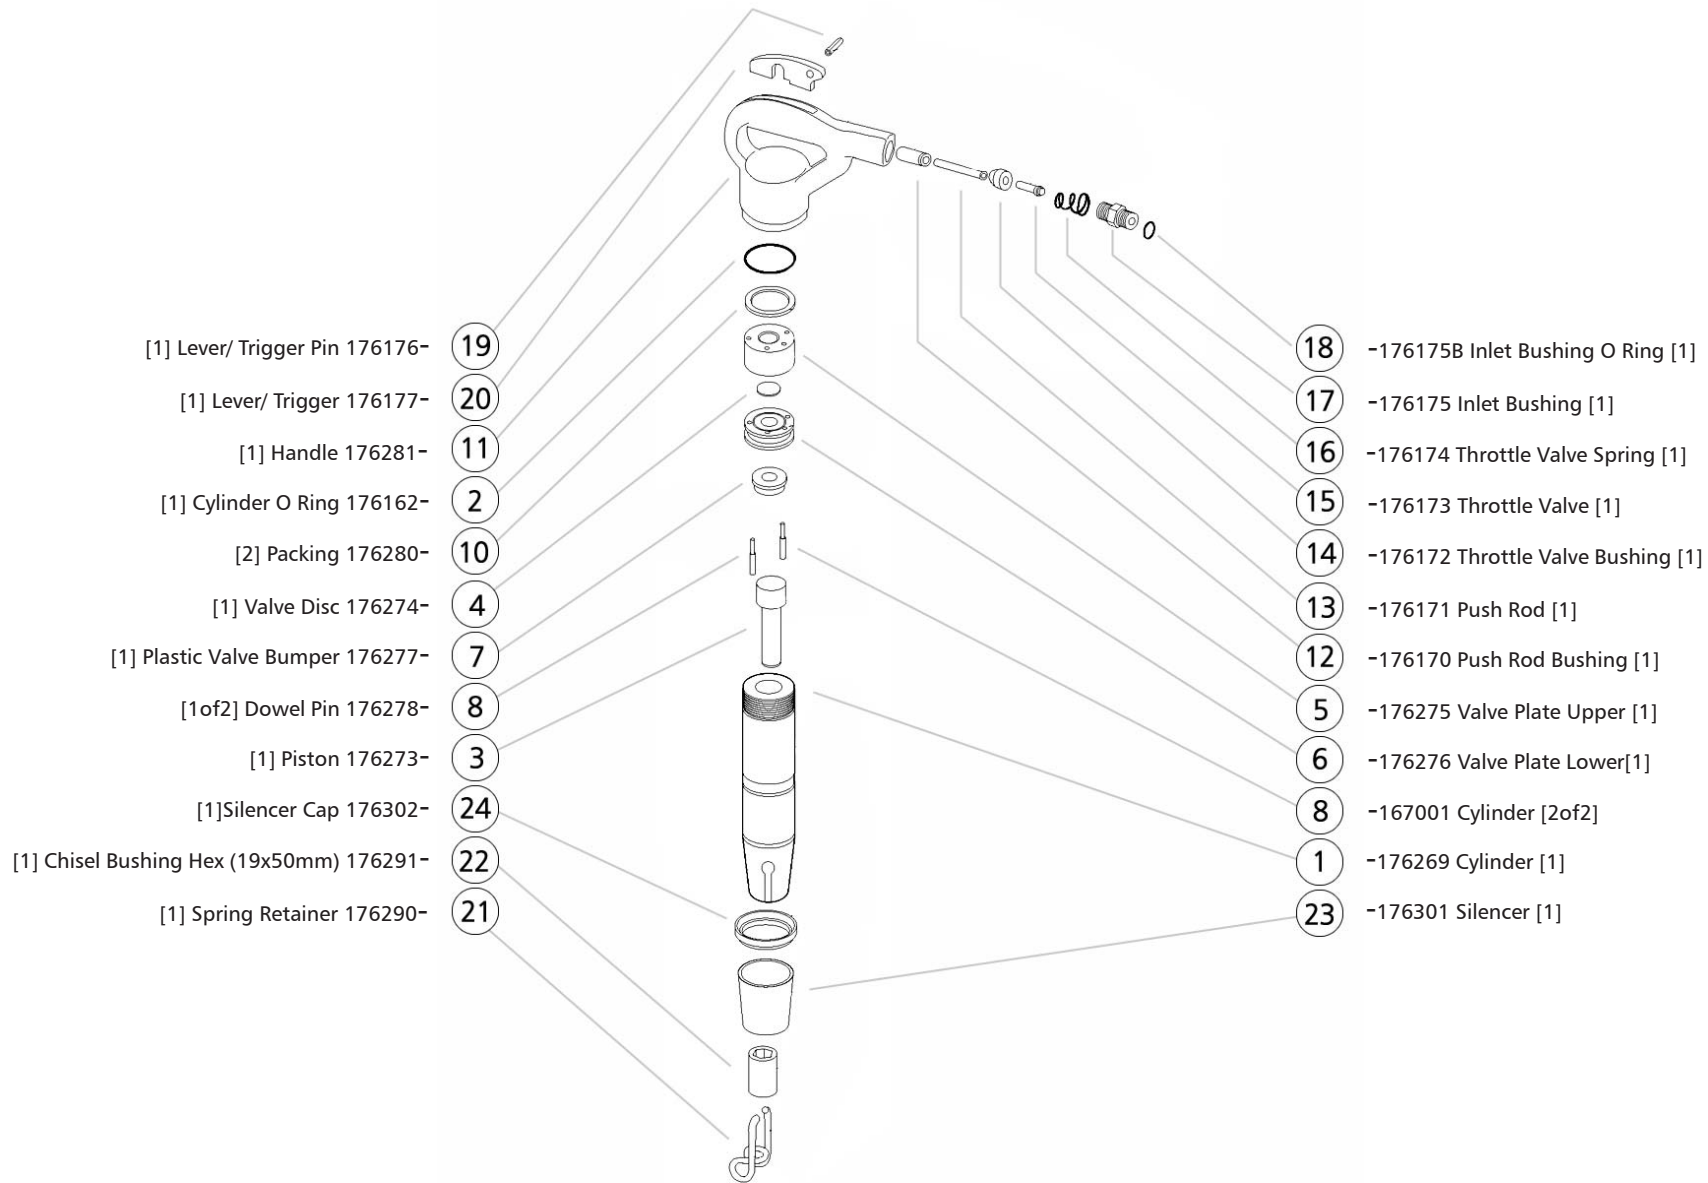

DM5

DM1 1S(OT) - DM1 1S(IT)

DM1 2S(OT) - DM1 2S(IT)

DM5 parts list

STANDARD DEMOTOOLS

DM11S parts list

STANDARD DEMOTOOLS

- [4] Capscrew 162011- 5
- [1] Throttle Valve Ball 023014- 8
- [1] Throttle Valve Spring 030012- 32
- [1] Seal 162020- 33
- [1] Nipple Connection 901081- 9
- [1] Throttle Lever 162063- 1
- [1] Throttle Valve Pin 162009- 2
- [1] Throttle Valve Stem Seal 001006- 3
- [1] Throttle Spring 162010- 4
- [1] Kickport Screw 162014- 26
- [1] Throttle Valve Ball 023014- 8
- [1] Seal 162020- 33
- [1] Nipple Connection 901081- 9
- [3] Locknut 029009- 19
- [6] Washer 029013- 17
- [1] Silencer(2halves) 162012 - 16
- [3] Silencer Screw 910101- 18
- [1] Cylinder 162002- 15
- [1] Chuck Bushing 163002- 25

- 162030 Handle [1] 27
- 301002 Throttle Lever [1] 30
- 162032 Throttle Lever Pin [1] 31
- 005005 Throttle Valve Pin Seal [1] 29
- 062031 Throttle Valve Pin [1] 28
- 162011 Capscrew [4] 5
- 162008 Spirol Pin [2] 6
- 162001 Handle [1] 7
- 153002 Preload Pad [1] 10
- 162035 Valve Block [1] 11
- 167004 Valve [1] 12
- 162036 Valve Seat [1] 13
- 156008 Piston [1] 14
- 162003 Latch Retainer [1] 20
- 153004 Latch Bushing [1] 21
- 203037 Retaining Pin [1] 22
- 153018 Latch Retainer Spring [1] 23
- 163015 Latch Plunger [1] 24

DM12S parts list

STANDARD DEMOTOOLS