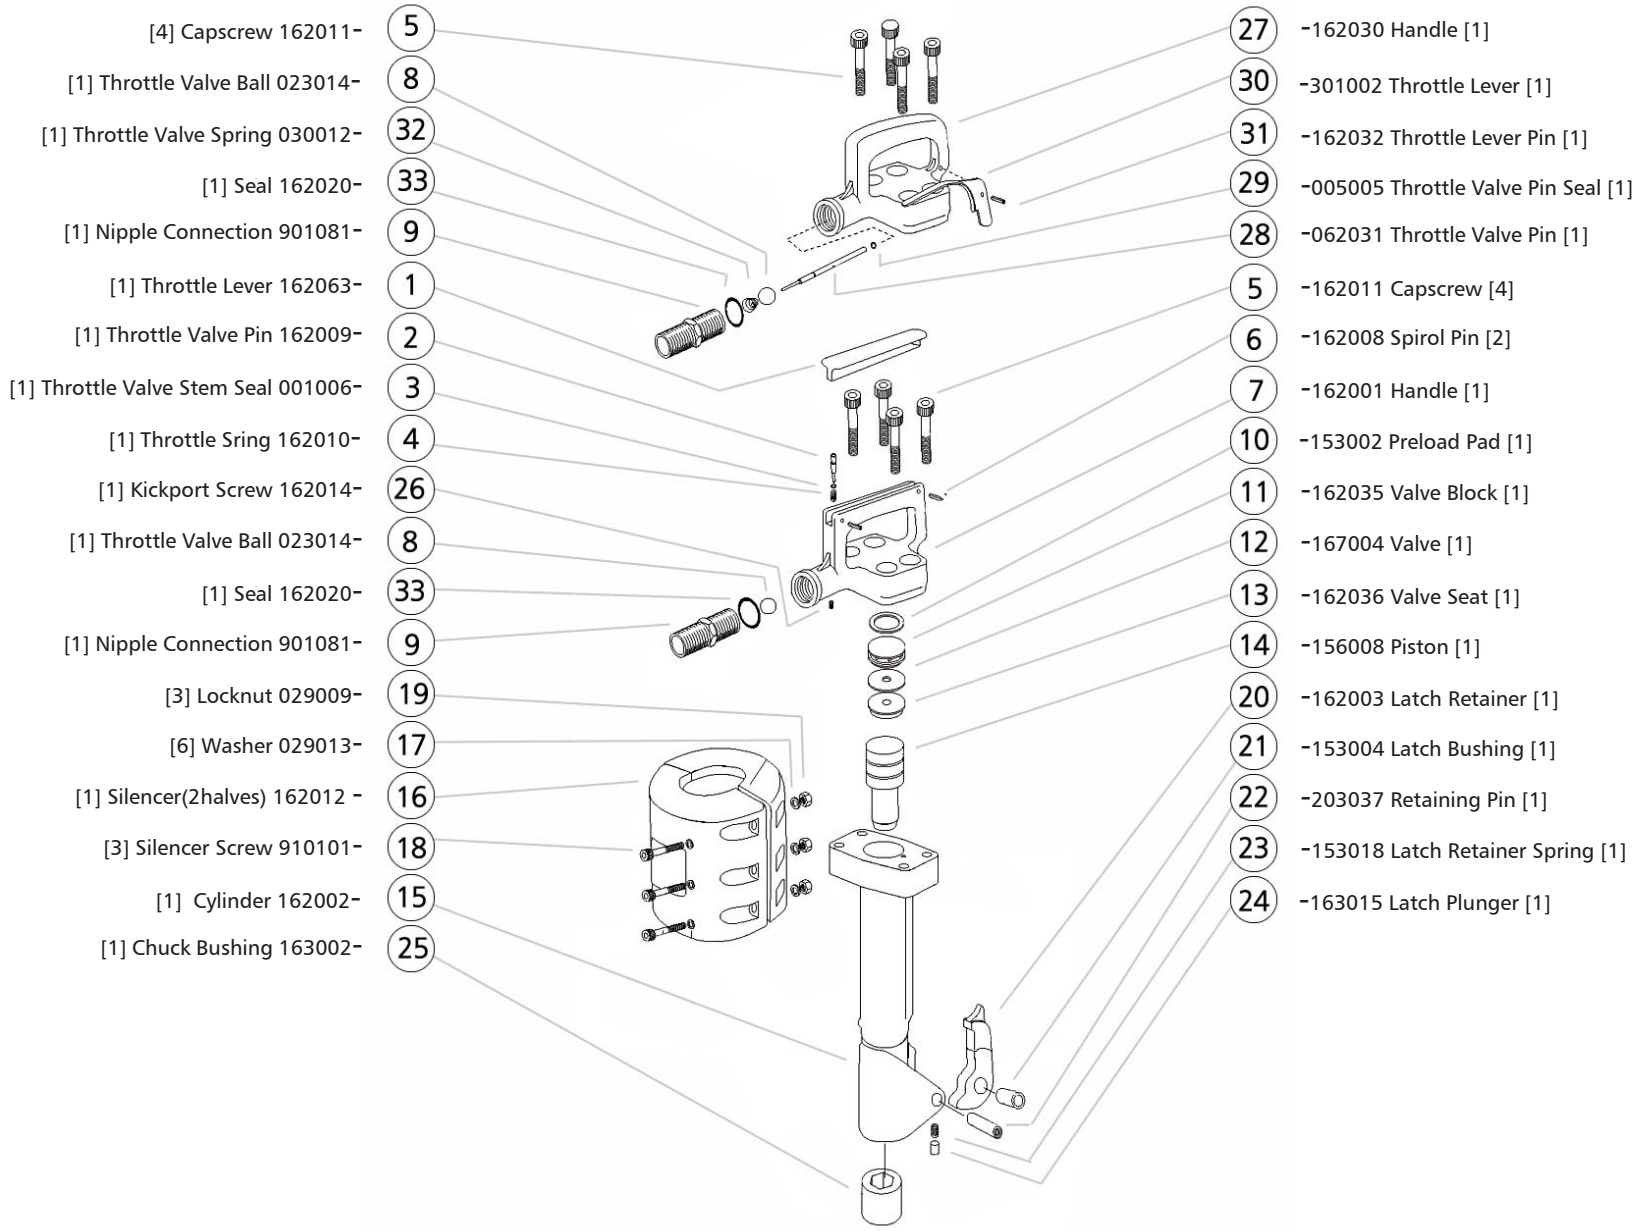

DM5

DM1 1S(OT) - DM1 1S(IT)

DM1 2S(OT) - DM1 2S(IT)

DM5 parts list

STANDARD DEMOTOOLS

DM11S parts list

STANDARD DEMOTOOLS

- [4] Capscrew 162011- 5
- [1] Throttle Valve Ball 023014- 8
- [1] Throttle Valve Spring 030012- 32
- [1] Seal 162020- 33
- [1] Nipple Connection 901081- 9
- [1] Throttle Lever 162063- 1
- [1] Throttle Valve Pin 162009- 2
- [1] Throttle Valve Stem Seal 001006- 3
- [1] Throttle Spring 162010- 4
- [1] Kickport Screw 162014- 26
- [1] Throttle Valve Ball 023014- 8
- [1] Seal 162020- 33
- [1] Nipple Connection 901081- 9
- [3] Locknut 029009- 19
- [6] Washer 029013- 17
- [1] Silencer(2halves) 162012 - 16
- [3] Silencer Screw 910101- 18
- [1] Cylinder 162002- 15
- [1] Chuck Bushing 163002- 25

- 162030 Handle [1] 27
- 301002 Throttle Lever [1] 30
- 162032 Throttle Lever Pin [1] 31
- 005005 Throttle Valve Pin Seal [1] 29
- 062031 Throttle Valve Pin [1] 28
- 162011 Capscrew [4] 5
- 162008 Spirol Pin [2] 6
- 162001 Handle [1] 7
- 153002 Preload Pad [1] 10
- 162035 Valve Block [1] 11
- 167004 Valve [1] 12
- 162036 Valve Seat [1] 13
- 156008 Piston [1] 14
- 162003 Latch Retainer [1] 20
- 153004 Latch Bushing [1] 21
- 203037 Retaining Pin [1] 22
- 153018 Latch Retainer Spring [1] 23
- 163015 Latch Plunger [1] 24

DM12S parts list

STANDARD DEMOTOOLS