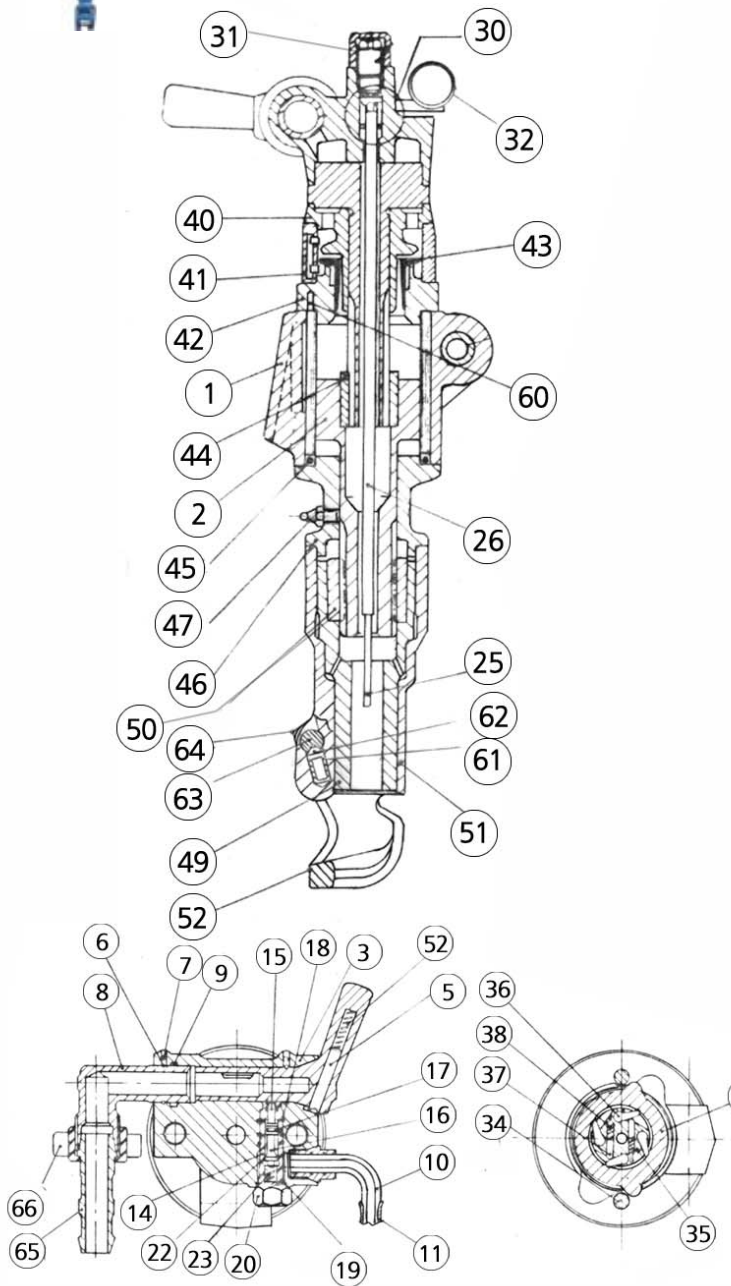

2315 parts list

STANDARD DRILLS

- [2] Side Rod 047028- (20)
- [1] Nut 047029- (19)
- [1] Handle Holder 047079- (24)
- [1of2] Pipe 047076- (25)
- [1of2] Handle Grip 047075- (27)
- [2] Washer 18 047077- (42)
- [1] Handle Bolt 047073- (26)
- [1] Spacer 047080- (28)
- [1] Insert 047017- (15)
- [1] Air Flushing Pipe 047021- (14)
- [2] Pin 6x31 047007- (29)
- [41] Ball 3x16" 047006- (40)
- [1] Throttle Lever 047078- (44)
- [1] Spring 047004- (34)
- [1] Arresting Pin 047005 - (30)
- [1] Cylinder Head 047056- (3)
- [1] O Ring 25x21 047016- (43)
- [1] Plug 047017 - (32)
- [1] O Ring 40x32 047009- (38)
- [1] Supply Elbow 047081- (16)
- [1] Valve Body 047036- (6)
- [1] Cylinder Head 047056- (13)
- [1] Valve Cover Front 047037- (7)
- [1] Pin 3x12 047023- (39)

Notes

-note A: toolnose 7/8"x3.1/4" 047060	-note B: cylinder 7/8"x3.1/4" 047063	-note C: retainer 7/8"x3.1/4" 046065
- toolnose 7/8"x4.1/4" 047061	- cylinder 7/8"x4.1/4" 047046	- retainer 7/8"x4.1/4" 047047
- toolnose 7/8"x1" 047062	- cylinder 7/8"x1" 047046	- retainer 7/8"x1" 046066

2615 parts list

STANDARD DRILLS

- [1] Cylinder 048001- (1)
- [1] Piston 048002- (2)
- [1] Cylinder Head 048003- (3)
- [1] Spring 047004- (4)
- [1] Lock Pin 047005- (5)
- [51] Ball 047006- (6)
- [3] Pin 047007- (7)
- [1] Supply Elbow 047008- (8)
- [1] Seal 047009- (9)
- [1] Supply Elbow 048004- (10)
- [2] Valve 047010- (11)
- [28] Insert 047011- (14)
- [1] Starting Pin 047012- (15)
- [1] Starting Rod 047013- (16)
- [1] Seal 047014- (17)
- [4] Seal 047015- (18)
- [1] Seal 047016- (19)
- [1] Plug 047017- (20)
- [1] Seal 047018- (22)
- [1] Spring 047019- (23)
- [1] Washing Tube 048005- (25)
- [1] Air Washing Tube 048006- (26)
- [1] Insert 048007- (27)
- [2] Packaging 048008- (28)
- [1] Insert 047024- (29)
- [1] Plug 047025- (30)
- [1] Counternut 047026- (31)