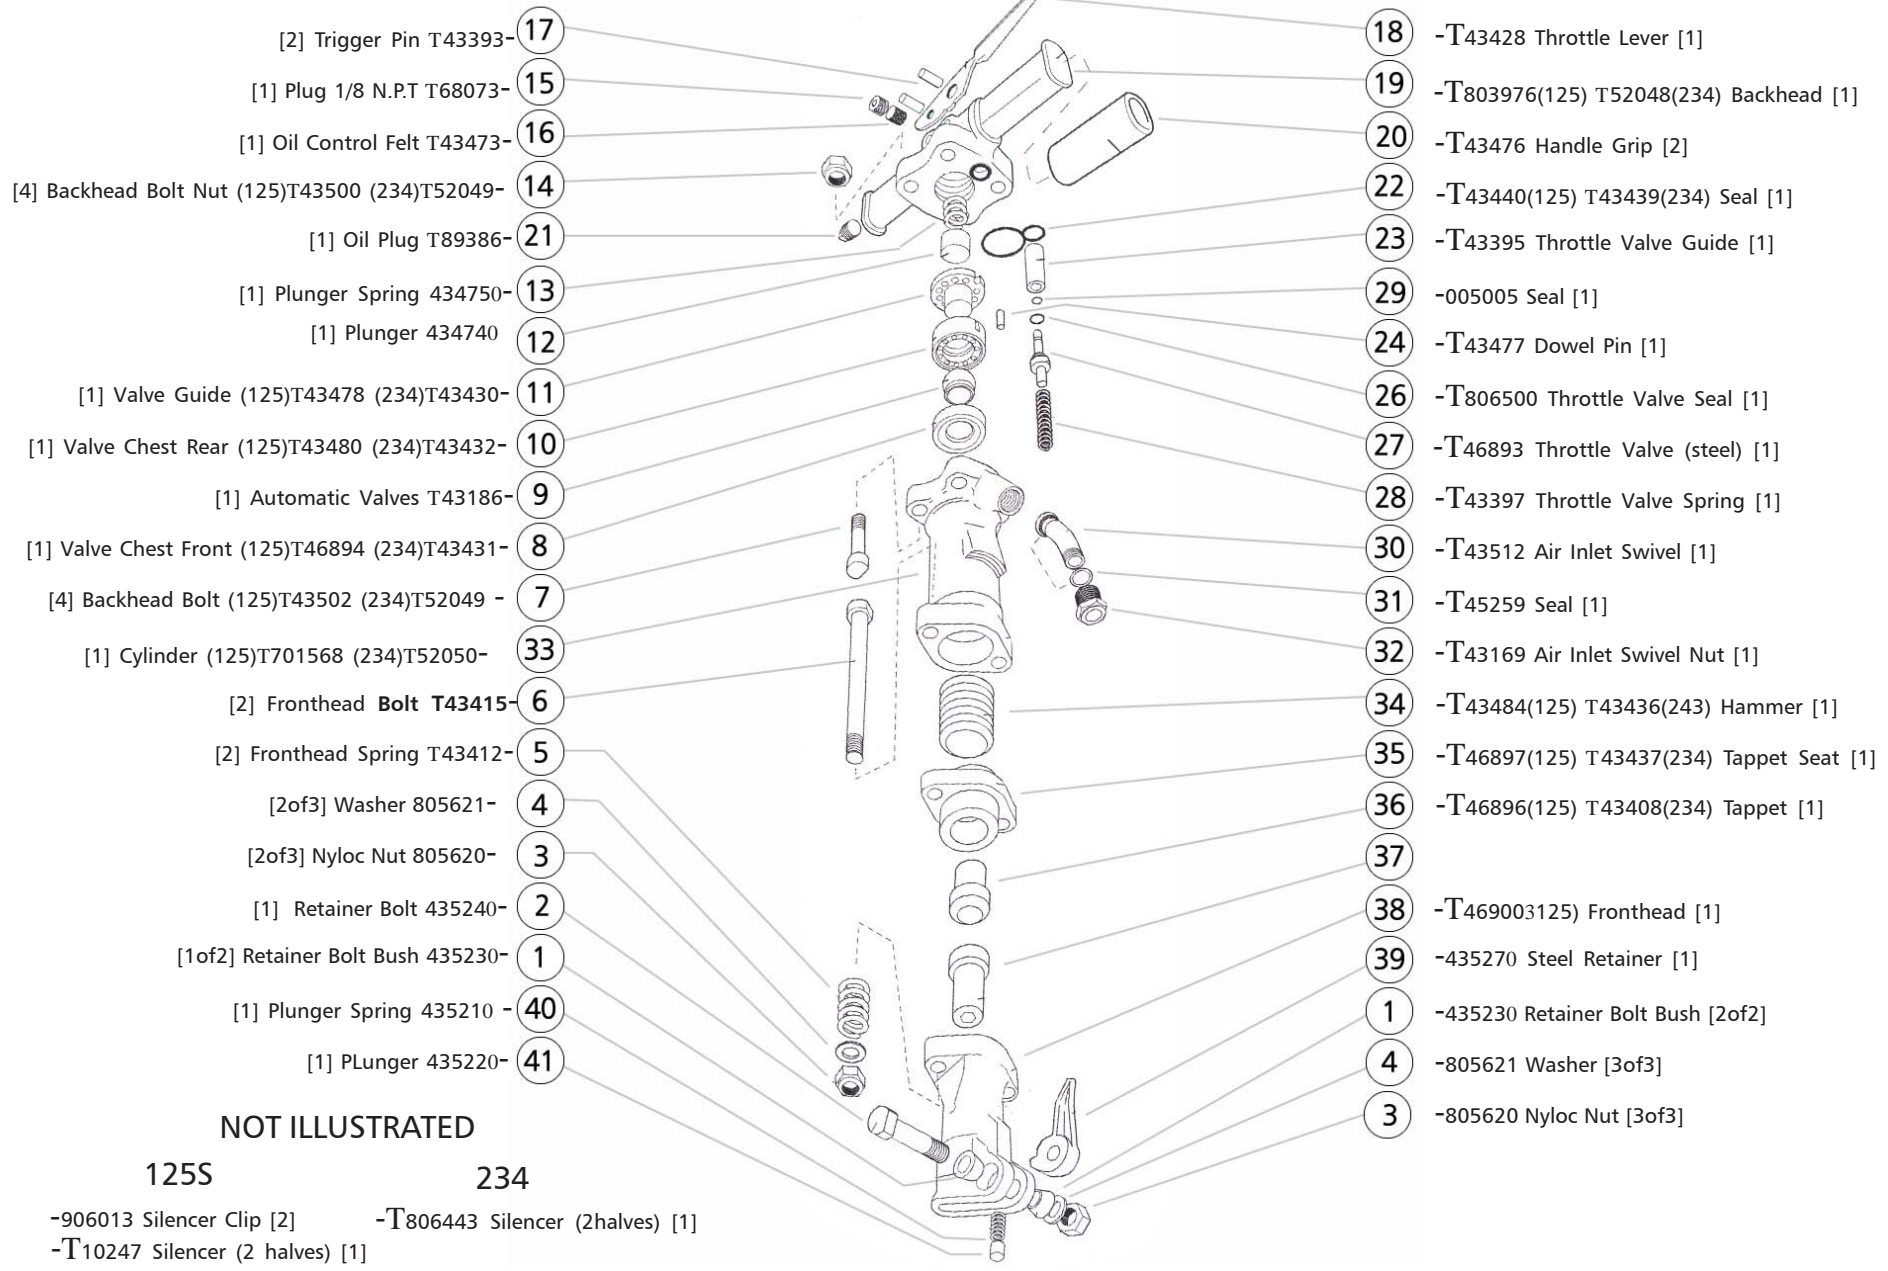

125S/234 parts list

STANDARD BREAKERS

NOT ILLUSTRATED

125S 234

- 906013 Silencer Clip [2]
- T10247 Silencer (2 halves) [1]
- 029009 Lock Nut [8]
- 029013 Silencer Washer [16]
- 910105 Screw [8]
- T806443 Silencer (2halves) [1]

- 18 -T43428 Throttle Lever [1]
- 19 -T803976(125) T52048(234) Backhead [1]
- 20 -T43476 Handle Grip [2]
- 22 -T43440(125) T43439(234) Seal [1]
- 23 -T43395 Throttle Valve Guide [1]
- 29 -005005 Seal [1]
- 24 -T43477 Dowel Pin [1]
- 26 -T806500 Throttle Valve Seal [1]
- 27 -T46893 Throttle Valve (steel) [1]
- 28 -T43397 Throttle Valve Spring [1]
- 30 -T43512 Air Inlet Swivel [1]
- 31 -T45259 Seal [1]
- 32 -T43169 Air Inlet Swivel Nut [1]
- 34 -T43484(125) T43436(243) Hammer [1]
- 35 -T46897(125) T43437(234) Tappet Seat [1]
- 36 -T46896(125) T43408(234) Tappet [1]
- 37
- 38 -T469003(125) Fronthead [1]
- 39 -435270 Steel Retainer [1]
- 1 -435230 Retainer Bolt Bush [2of2]
- 4 -805621 Washer [3of3]
- 3 -805620 Nyloc Nut [3of3]