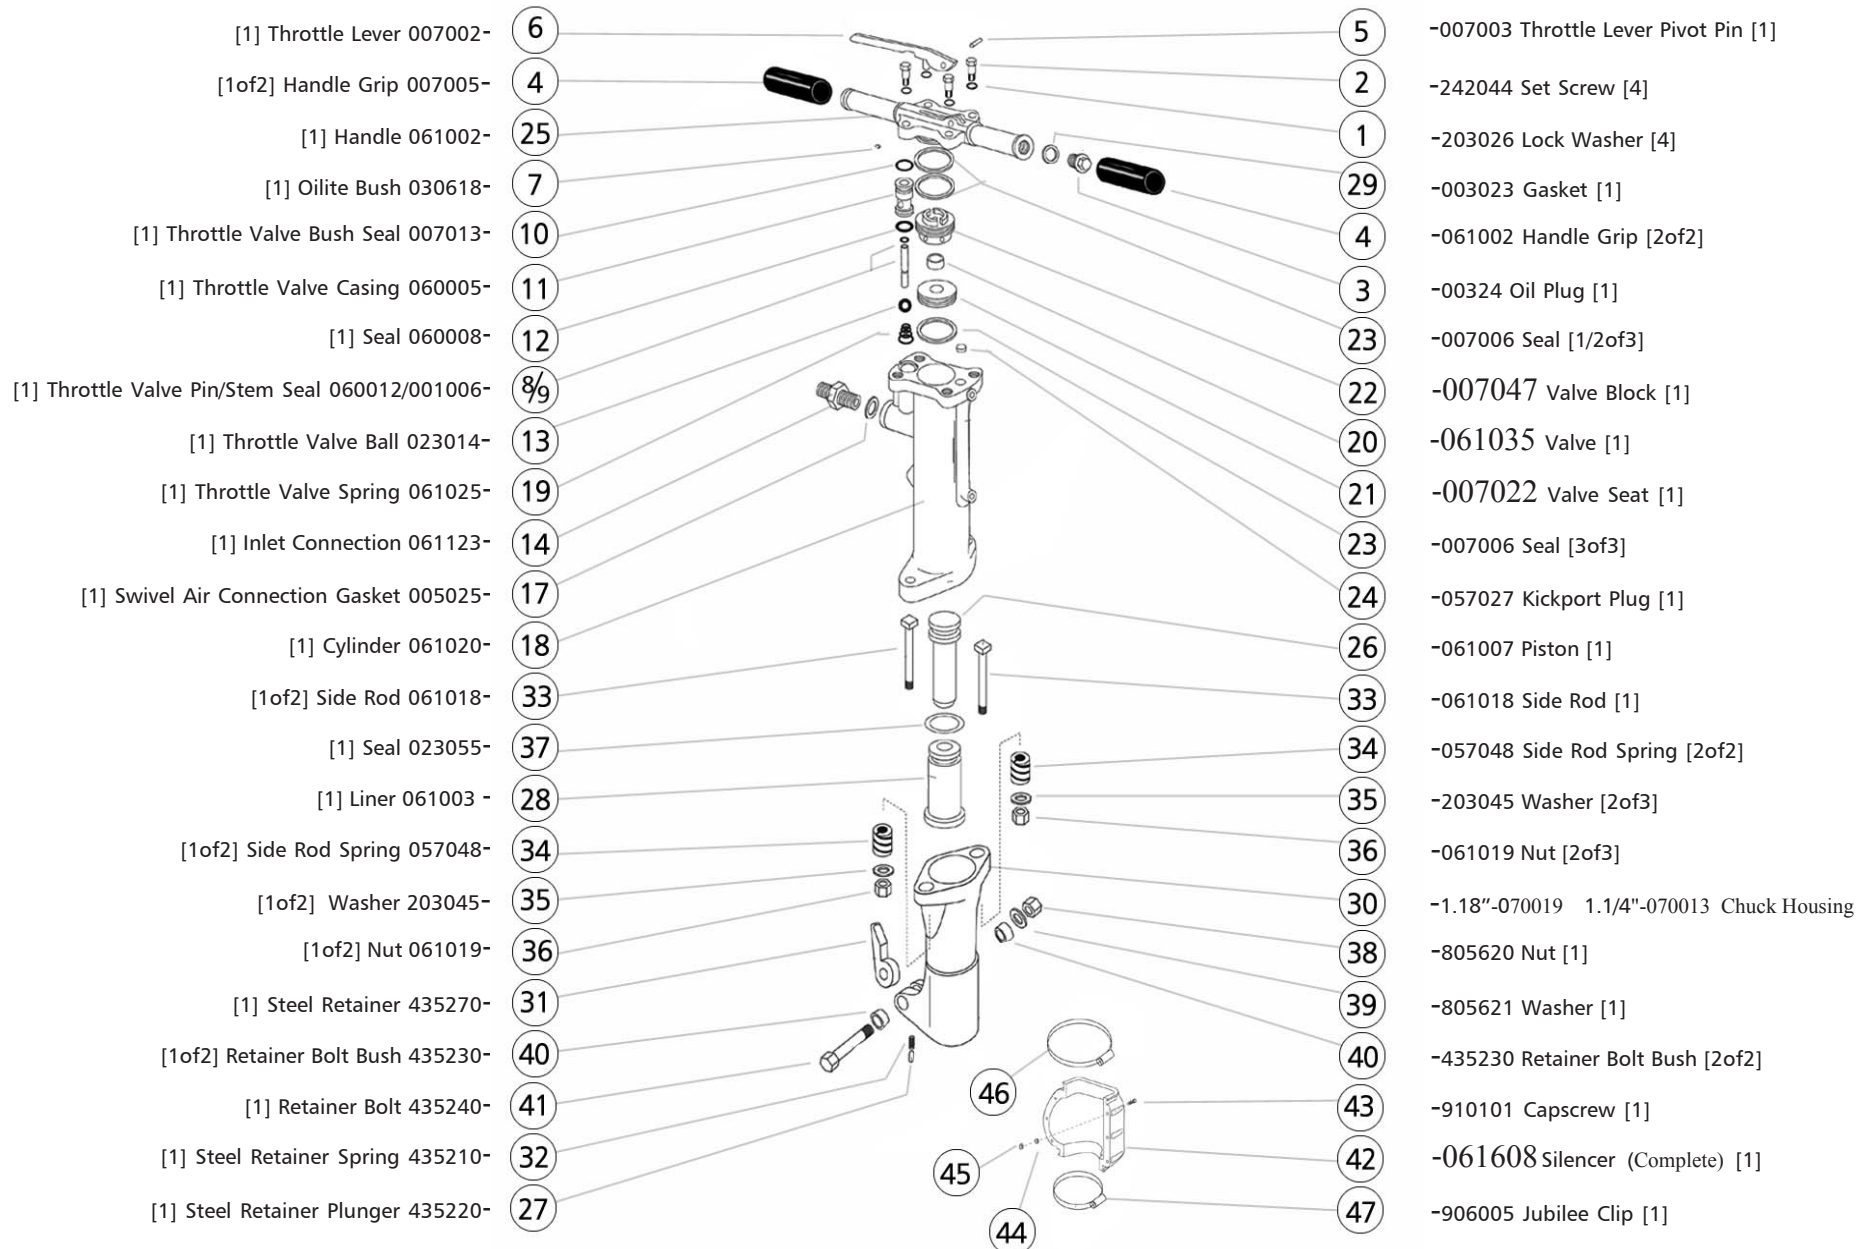

21CLS parts list

STANDARD BREAKERS

- [1] Throttle Lever 007002- (6)
- [1of2] Handle Grip 007005- (4)
- [1] Handle 061002- (25)
- [1] Oilite Bush 030618- (7)
- [1] Throttle Valve Bush Seal 007013- (10)
- [1] Throttle Valve Casing 060005- (11)
- [1] Seal 060008- (12)
- [1] Throttle Valve Pin/Stem Seal 060012/001006- (8/9)
- [1] Throttle Valve Ball 023014- (13)
- [1] Throttle Valve Spring 061025- (19)
- [1] Inlet Connection 061123- (14)
- [1] Swivel Air Connection Gasket 005025- (17)
- [1] Cylinder 061020- (18)
- [1of2] Side Rod 061018- (33)
- [1] Seal 023055- (37)
- [1] Liner 061003- (28)
- [1of2] Side Rod Spring 057048- (34)
- [1of2] Washer 203045- (35)
- [1of2] Nut 061019- (36)
- [1] Steel Retainer 435270- (31)
- [1of2] Retainer Bolt Bush 435230- (40)
- [1] Retainer Bolt 435240- (41)
- [1] Steel Retainer Spring 435210- (32)
- [1] Steel Retainer Plunger 435220- (27)

- (5) -007003 Throttle Lever Pivot Pin [1]
- (2) -242044 Set Screw [4]
- (1) -203026 Lock Washer [4]
- (29) -003023 Gasket [1]
- (4) -061002 Handle Grip [2of2]
- (3) -00324 Oil Plug [1]
- (23) -007006 Seal [1/2of3]
- (22) -007047 Valve Block [1]
- (20) -061035 Valve [1]
- (21) -007022 Valve Seat [1]
- (23) -007006 Seal [3of3]
- (24) -057027 Kickport Plug [1]
- (26) -061007 Piston [1]
- (33) -061018 Side Rod [1]
- (34) -057048 Side Rod Spring [2of2]
- (35) -203045 Washer [2of3]
- (36) -061019 Nut [2of3]
- (30) -1.18"-070019 1.1/4"-070013 Chuck Housing
- (38) -805620 Nut [1]
- (39) -805621 Washer [1]
- (40) -435230 Retainer Bolt Bush [2of2]
- (43) -910101 Capscrew [1]
- (42) -061608 Silencer (Complete) [1]
- (47) -906005 Jubilee Clip [1]

[6] Nut 029009-45

[12] Washer 029013-44

[1] Jubilee Clip 906004-46