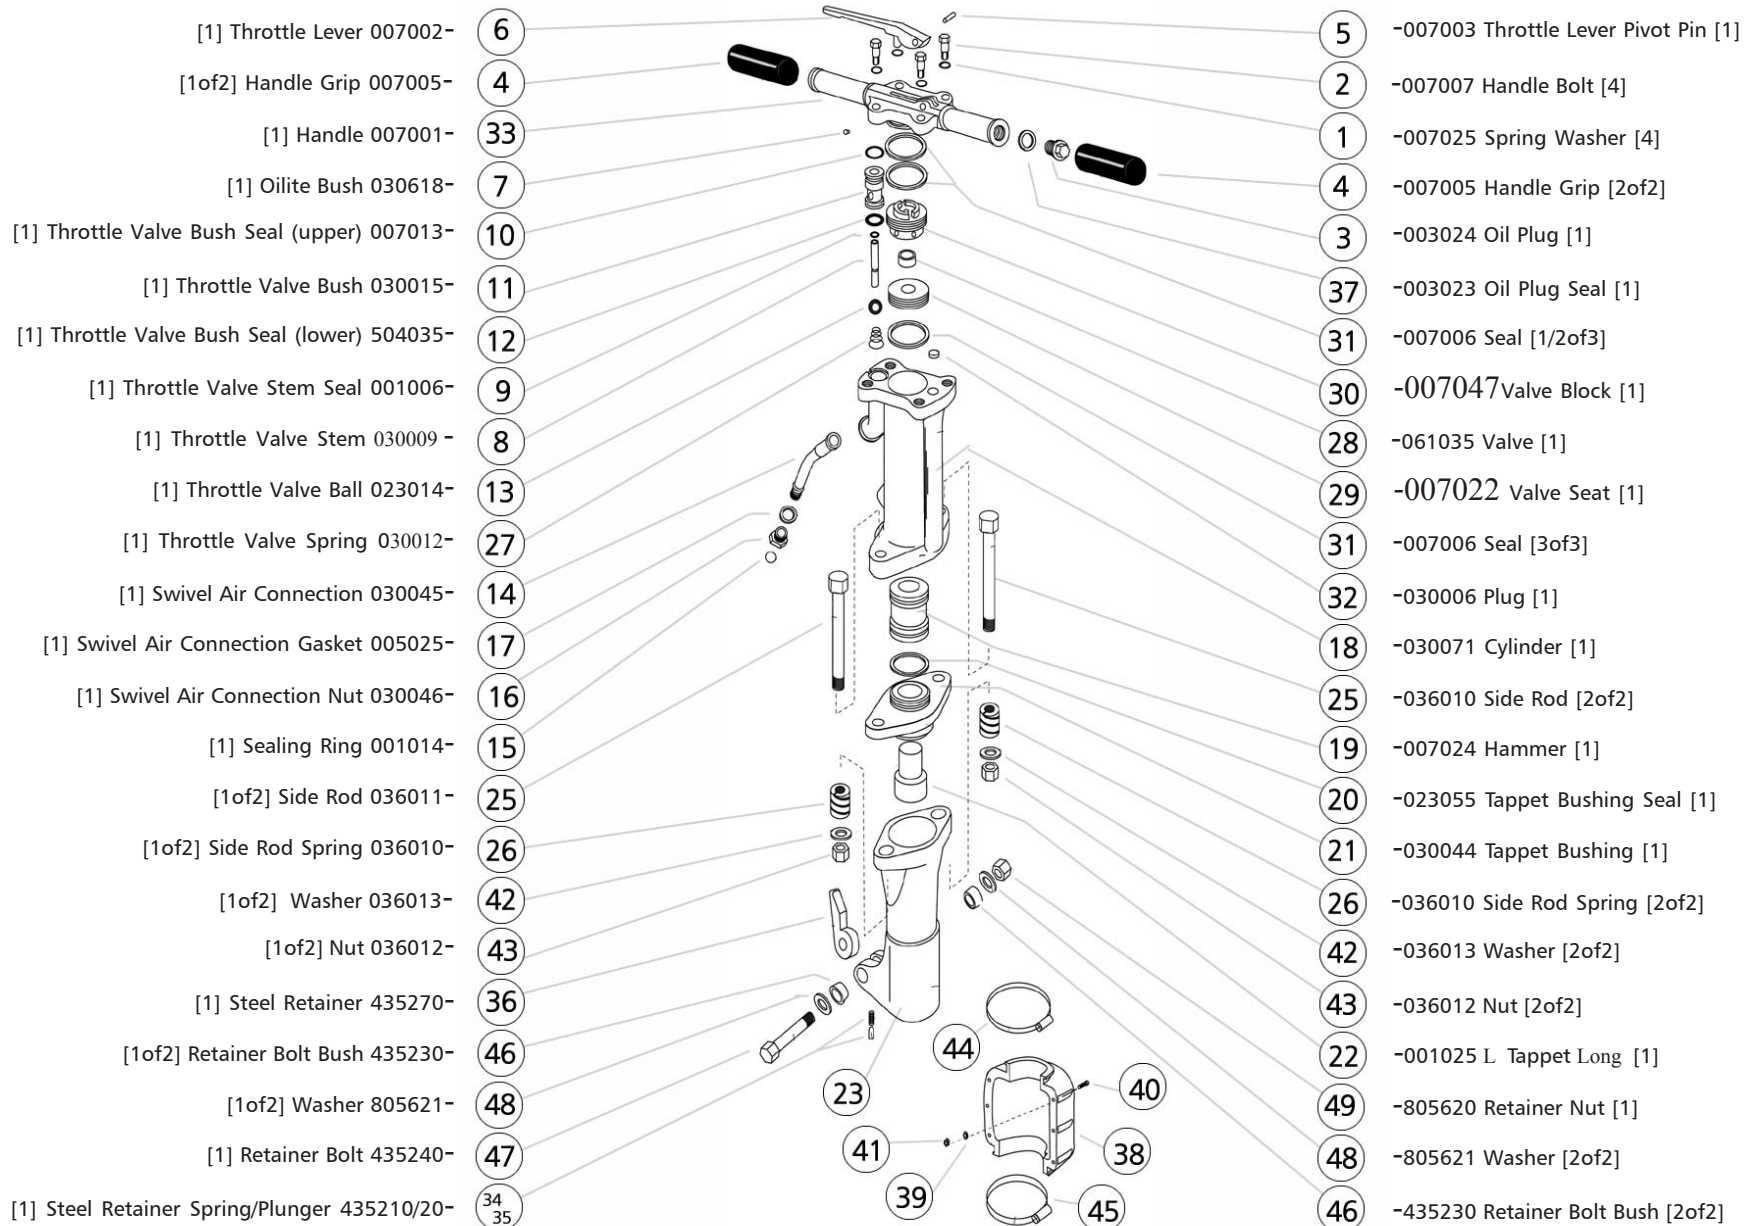

# 284/288S parts list

**Macdonald**  
AIR PRODUCTS

STANDARD BREAKERS

- [1] Throttle Lever 007002- 6
- [1of2] Handle Grip 007005- 4
- [1] Handle 007001- 33
- [1] Oilite Bush 030618- 7
- [1] Throttle Valve Bush Seal (upper) 007013- 10
- [1] Throttle Valve Bush 030015- 11
- [1] Throttle Valve Bush Seal (lower) 504035- 12
- [1] Throttle Valve Stem Seal 001006- 9
- [1] Throttle Valve Stem 030009 - 8
- [1] Throttle Valve Ball 023014- 13
- [1] Throttle Valve Spring 030012- 27
- [1] Swivel Air Connection 030045- 14
- [1] Swivel Air Connection Gasket 005025- 17
- [1] Swivel Air Connection Nut 030046- 16
- [1] Sealing Ring 001014- 15
- [1of2] Side Rod 036011- 25
- [1of2] Side Rod Spring 036010- 26
- [1of2] Washer 036013- 42
- [1of2] Nut 036012- 43
- [1] Steel Retainer 435270- 36
- [1of2] Retainer Bolt Bush 435230- 46
- [1of2] Washer 805621- 48
- [1] Retainer Bolt 435240- 47
- [1] Steel Retainer Spring/Plunger 435210/20- 34  
35

- 5 -007003 Throttle Lever Pivot Pin [1]
- 2 -007007 Handle Bolt [4]
- 1 -007025 Spring Washer [4]
- 4 -007005 Handle Grip [2of2]
- 3 -003024 Oil Plug [1]
- 37 -003023 Oil Plug Seal [1]
- 31 -007006 Seal [1/2of3]
- 30 -007047 Valve Block [1]
- 28 -061035 Valve [1]
- 29 -007022 Valve Seat [1]
- 31 -007006 Seal [3of3]
- 32 -030006 Plug [1]
- 18 -030071 Cylinder [1]
- 25 -036010 Side Rod [2of2]
- 19 -007024 Hammer [1]
- 20 -023055 Tappet Bushing Seal [1]
- 21 -030044 Tappet Bushing [1]
- 26 -036010 Side Rod Spring [2of2]
- 42 -036013 Washer [2of2]
- 43 -036012 Nut [2of2]
- 22 -001025 L. Tappet Long [1]
- 49 -805620 Retainer Nut [1]
- 48 -805621 Washer [2of2]
- 46 -435230 Retainer Bolt Bush [2of2]

- [1] 1.1/4" Chuck Housing 036015-23
- [1] 1.1/8" Chuck Housing 036014-23

- [1] Silencer (Complete) 030609-38
- [16] Washer 029013-39

- 40 -910104 Set Screw [1]
- 41 -029009 Nut [8]

- 44-906005 Jubilee Clip [1]
- 45-906013 Jubilee Clip [1]