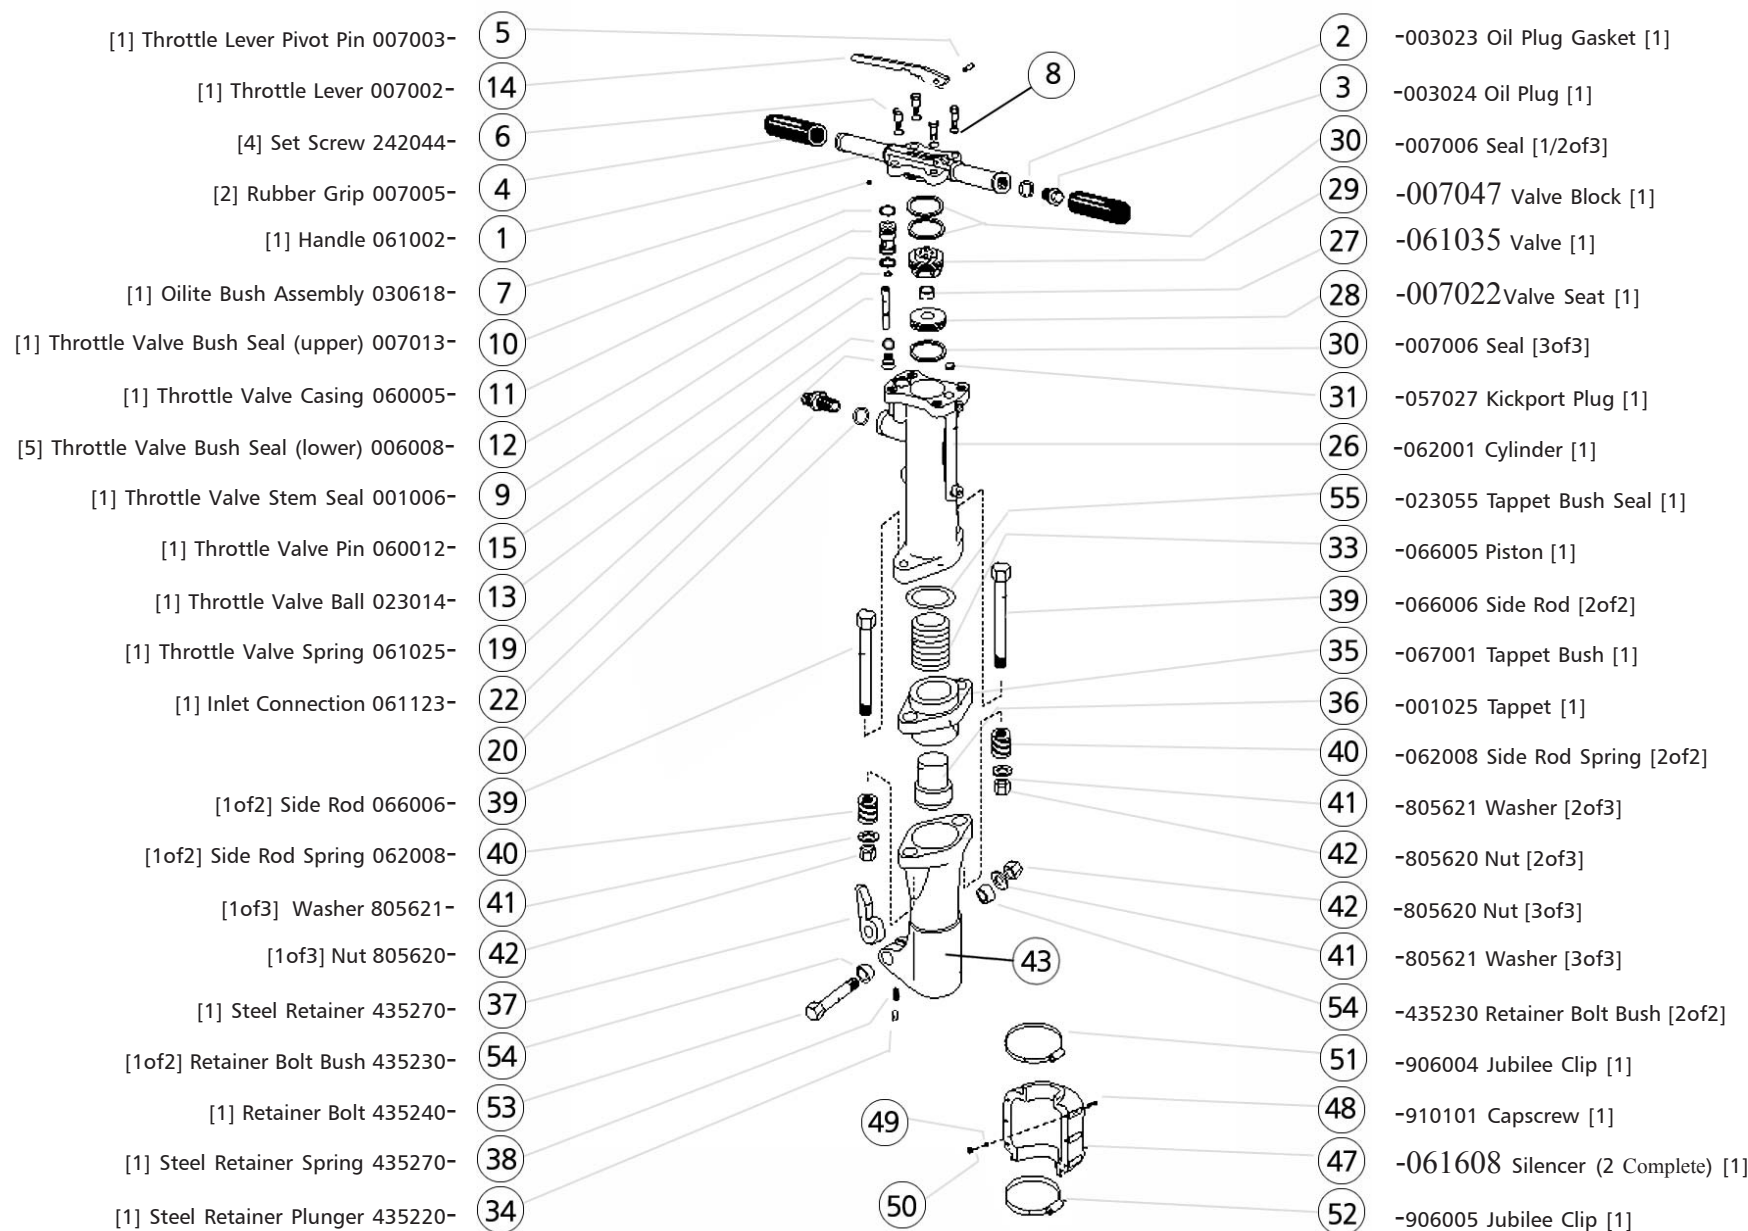

PB55S parts list

Macdonald
AIR PRODUCTS

STANDARD BREAKERS

[1] Throttle Lever Pivot Pin 007003-

[1] Throttle Lever 007002-

[4] Set Screw 242044-

[2] Rubber Grip 007005-

[1] Handle 061002-

[1] Oilite Bush Assembly 030618-

[1] Throttle Valve Bush Seal (upper) 007013-

[1] Throttle Valve Casing 060005-

[5] Throttle Valve Bush Seal (lower) 006008-

[1] Throttle Valve Stem Seal 001006-

[1] Throttle Valve Pin 060012-

[1] Throttle Valve Ball 023014-

[1] Throttle Valve Spring 061025-

[1] Inlet Connection 061123-

[1of2] Side Rod 066006-

[1of2] Side Rod Spring 062008-

[1of3] Washer 805621-

[1of3] Nut 805620-

[1] Steel Retainer 435270-

[12] Washer 029009-49

[1] 1.1/4" Chuck Housing 070013-43

[2] -003023 Oil Plug Gasket [1]

[3] -003024 Oil Plug [1]

[30] -007006 Seal [1/2of3]

[29] -007047 Valve Block [1]

[27] -061035 Valve [1]

[28] -007022 Valve Seat [1]