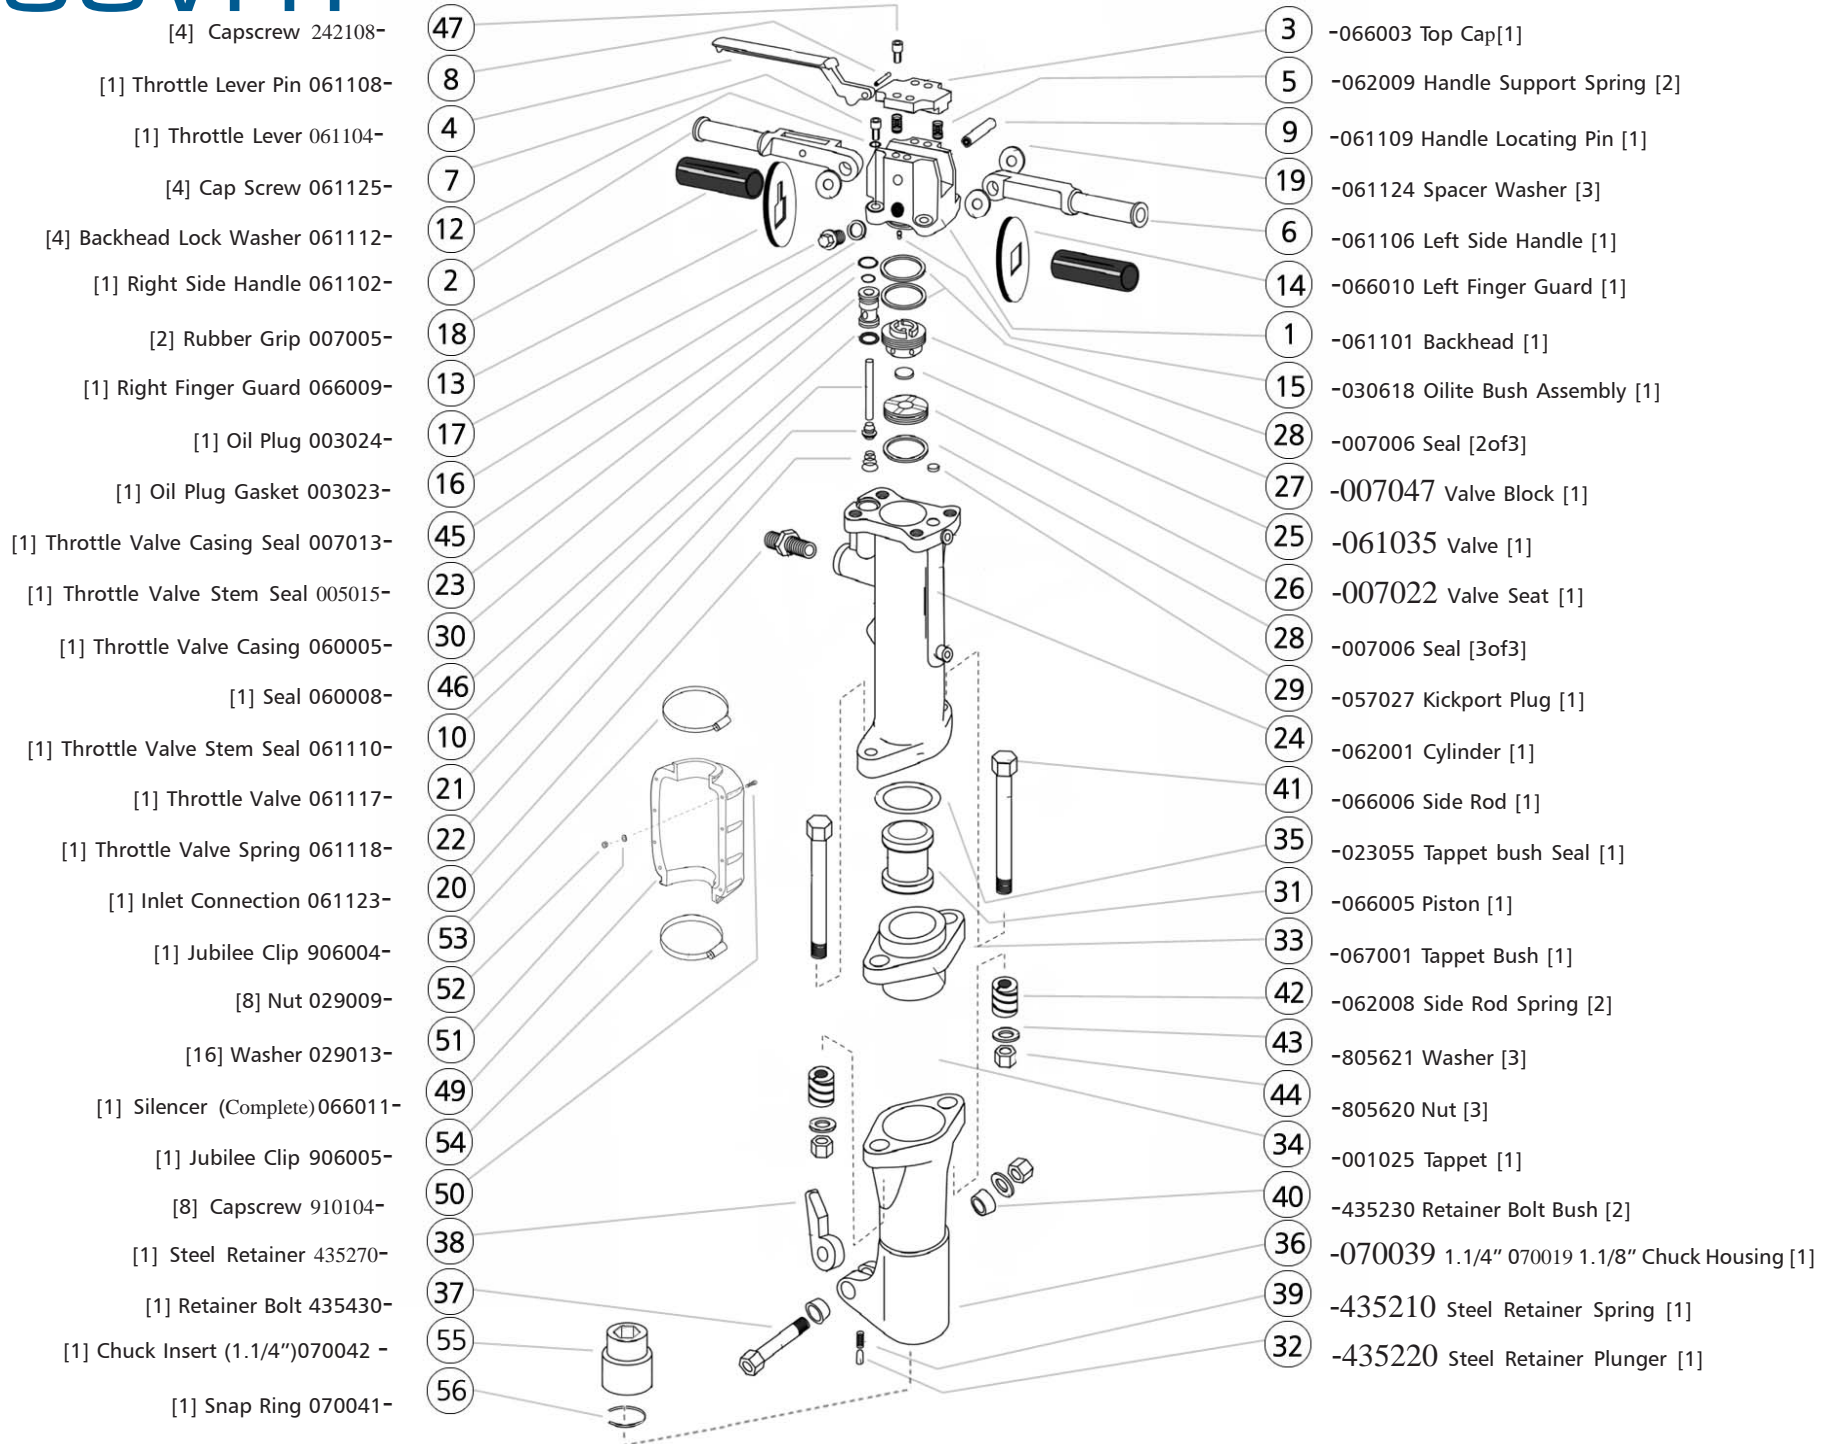

28SVRT parts list

VR BREAKERS

- [4] Capscrew 242108-
- [1] Throttle Lever Pin 061108-
- [1] Throttle Lever 061104-
- [4] Cap Screw 061125-
- [4] Backhead Lock Washer 061112-
- [1] Right Side Handle 061102-
- [2] Rubber Grip 007005-
- [1] Right Finger Guard 066009-
- [1] Oil Plug 003024-
- [1] Oil Plug Gasket 003023-
- [1] Throttle Valve Casing Seal 007013-
- [1] Throttle Valve Stem Seal 005015-
- [1] Throttle Valve Casing 060005-
- [1] Seal 060008-
- [1] Throttle Valve Stem Seal 061110-
- [1] Throttle Valve 061117-
- [1] Throttle Valve Spring 061118-
- [1] Inlet Connection 061123-
- [1] Jubilee Clip 906004-
- [8] Nut 029009-
- [16] Washer 029013-
- [1] Silencer (Complete) 066011-
- [1] Jubilee Clip 906005-
- [8] Capscrew 910104-
- [1] Steel Retainer 435270-
- [1] Retainer Bolt 435430-
- [1] Chuck Insert (1.1/4") 070042 -
- [1] Snap Ring 070041-

- 3 -066003 Top Cap [1]
- 5 -062009 Handle Support Spring [2]
- 9 -061109 Handle Locating Pin [1]
- 19 -061124 Spacer Washer [3]
- 6 -061106 Left Side Handle [1]
- 14 -066010 Left Finger Guard [1]
- 1 -061101 Backhead [1]
- 15 -030618 Oilite Bush Assembly [1]
- 28 -007006 Seal [2of3]
- 27 -007047 Valve Block [1]
- 25 -061035 Valve [1]
- 26 -007022 Valve Seat [1]
- 28 -007006 Seal [3of3]
- 29 -057027 Kickport Plug [1]
- 24 -062001 Cylinder [1]
- 41 -066006 Side Rod [1]
- 35 -023055 Tappet bush Seal [1]
- 31 -066005 Piston [1]
- 33 -067001 Tappet Bush [1]
- 42 -062008 Side Rod Spring [2]
- 43 -805621 Washer [3]
- 44 -805620 Nut [3]
- 34 -001025 Tappet [1]
- 40 -435230 Retainer Bolt Bush [2]
- 36 -070039 1.1/4" 070019 1.1/8" Chuck Housing [1]
- 39 -435210 Steel Retainer Spring [1]
- 32 -435220 Steel Retainer Plunger [1]

- 47
- 8
- 4
- 7
- 12
- 2
- 18
- 13
- 17
- 16
- 45
- 23
- 30
- 46
- 10
- 21
- 22
- 20
- 53
- 52
- 51
- 49
- 54
- 50
- 38
- 37
- 55
- 56