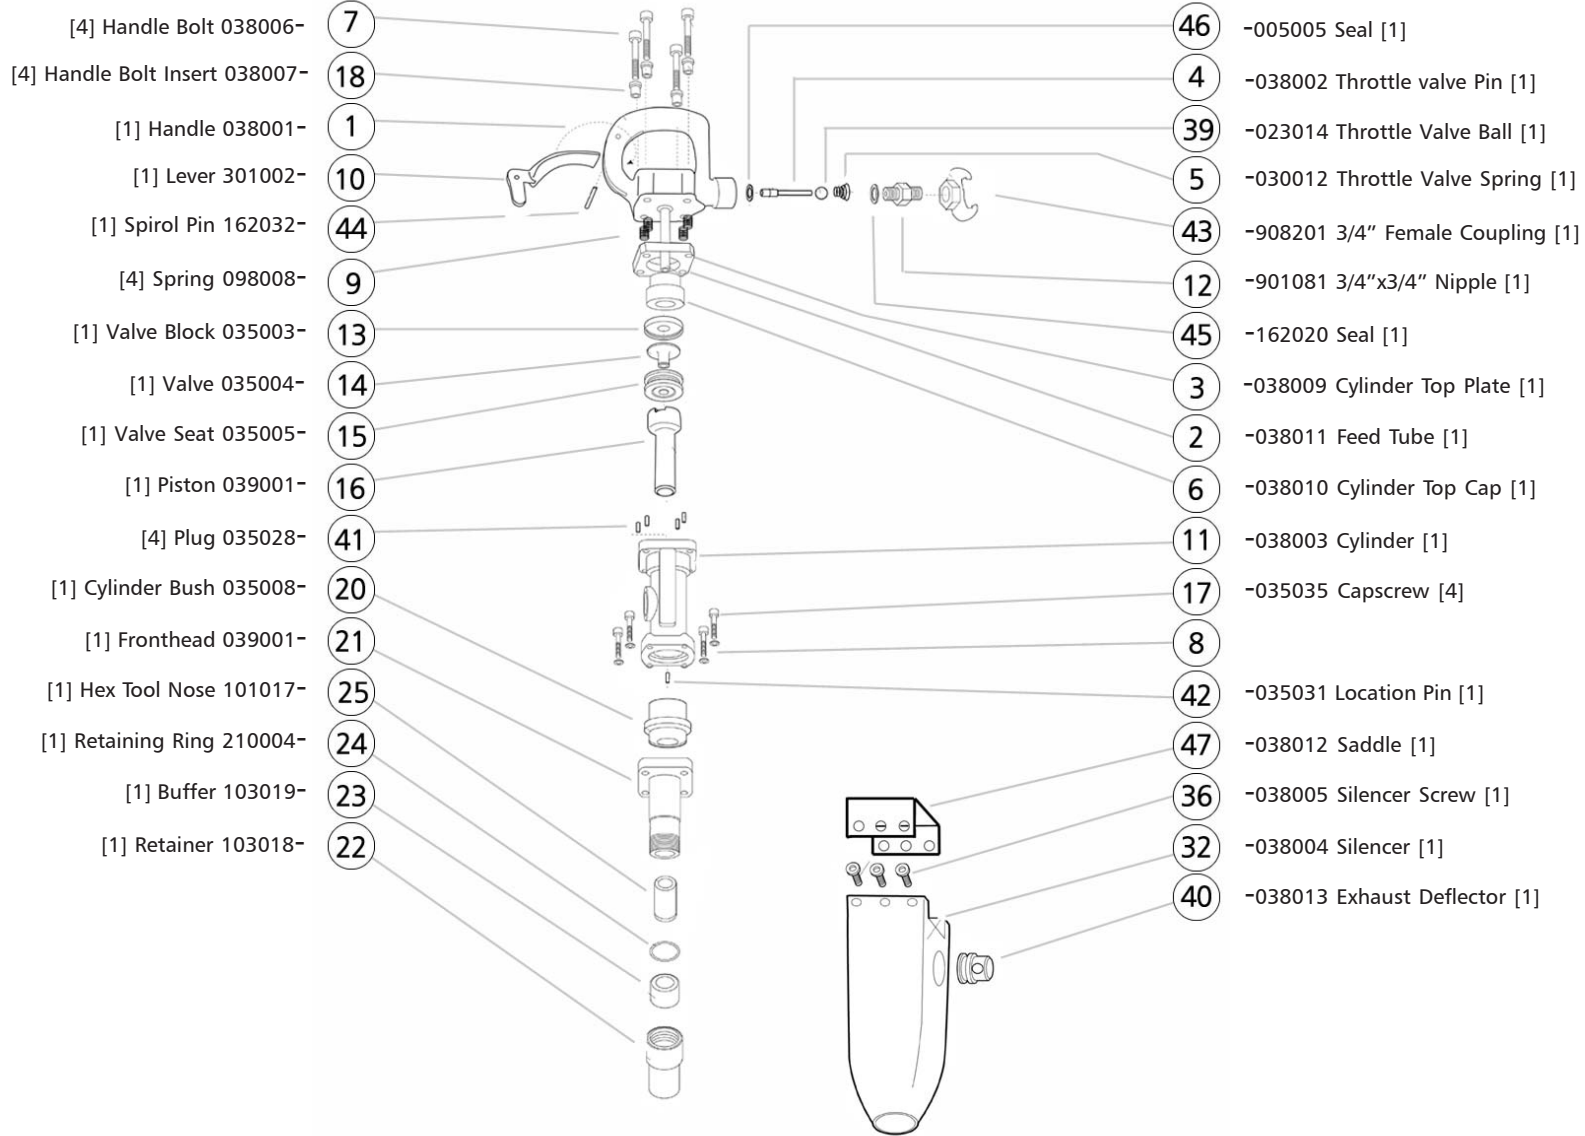

CH4VRS parts list

- [4] Handle Bolt 038006- (7)
- [4] Handle Bolt Insert 038007- (18)
- [1] Handle 038001- (1)
- [1] Lever 301002- (10)
- [1] Spirol Pin 162032- (44)
- [4] Spring 098008- (9)
- [1] Valve Block 035003- (13)
- [1] Valve 035004- (14)
- [1] Valve Seat 035005- (15)
- [1] Piston 039001- (16)
- [4] Plug 035028- (41)
- [1] Cylinder Bush 035008- (20)
- [1] Fronthead 039001- (21)
- [1] Hex Tool Nose 101017- (25)
- [1] Retaining Ring 210004- (24)
- [1] Buffer 103019- (23)
- [1] Retainer 103018- (22)

- (46) -005005 Seal [1]
- (4) -038002 Throttle valve Pin [1]
- (39) -023014 Throttle Valve Ball [1]
- (5) -030012 Throttle Valve Spring [1]
- (43) -908201 3/4" Female Coupling [1]
- (12) -901081 3/4"x3/4" Nipple [1]
- (45) -162020 Seal [1]
- (3) -038009 Cylinder Top Plate [1]
- (2) -038011 Feed Tube [1]
- (6) -038010 Cylinder Top Cap [1]
- (11) -038003 Cylinder [1]
- (17) -035035 Capscrew [4]
- (8) -035031 Location Pin [1]
- (42) -038012 Saddle [1]
- (47) -038005 Silencer Screw [1]
- (32) -038004 Silencer [1]
- (40) -038013 Exhaust Deflector [1]