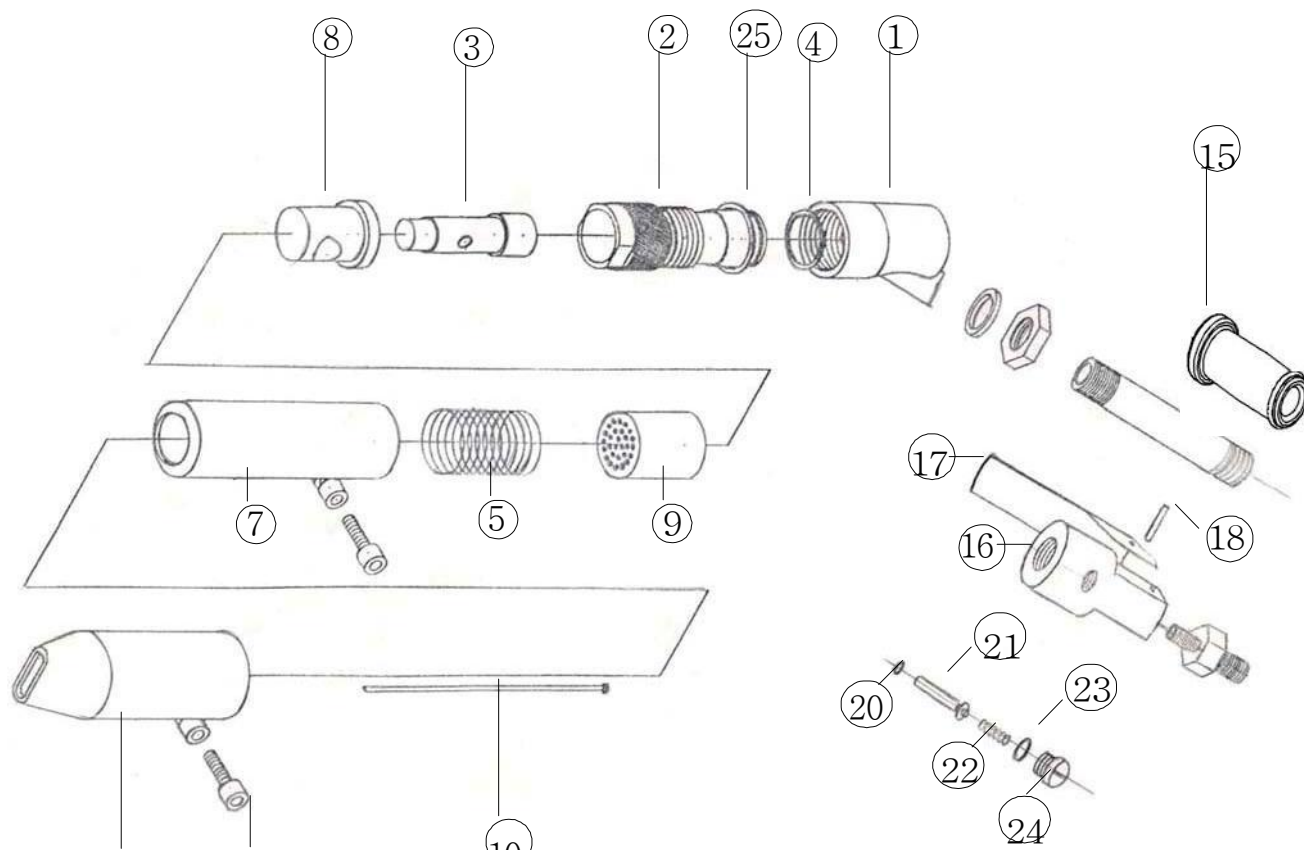

STANDARD SCABBLERS

Illus No.	Part No.	Description	Qty
1	4252100	Cover Assembly	1
2	100 2102	Cylinder	1
3	100 2103	Piston	1
4	100 4012	"O" Ring for cylinder	1
5	100 5108	Spring Return	1
6	100 2409	Front Tube	1
7	100 2410	Intermediate Tube	1
8	100 2104	Anvil	1
9	100 2105	Needle Holder 3mm	1
10	50236	3mm x 180mm Needle	28
11	200 9068	Soc. Head Bolt M8 x 30	2

Illus No.	Part No.	Description	Qty
15	717 3011	Rubber Grip	1
16	616 3021	Valve Body	1
17	716 3000	Throttle Lever	1
18	813 0108	Roll Pin	1
20	809 0089	"O" Ring Valve Seat	1
21	618 3022	Valve Stem	1
22	712 3022	Valve Spring	1
23	809 0139	"O" Ring Valve Cap	1
24	615 3021	Valve Cap	1
25	809 0269	"O" Ring for cylinder	1